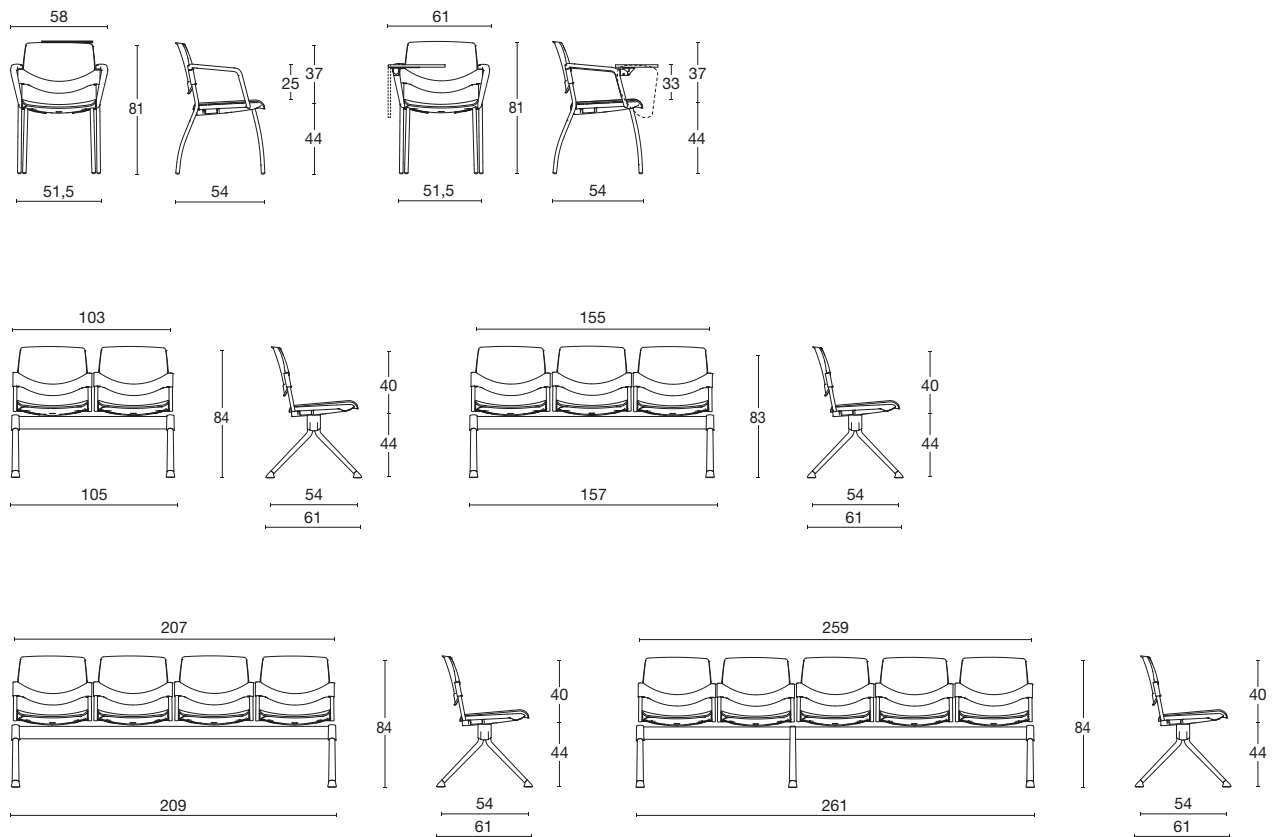

## Community chair / visitor / bench

Community chair, with seat and backrest in black or white polypropylene, or with seat and/or back upholstered. Chromed or black-lacquered four-legged frame. Fixed black or white armrests, optional writing tablet and linking mechanisms. Two, three, four and five-seater beam units available.