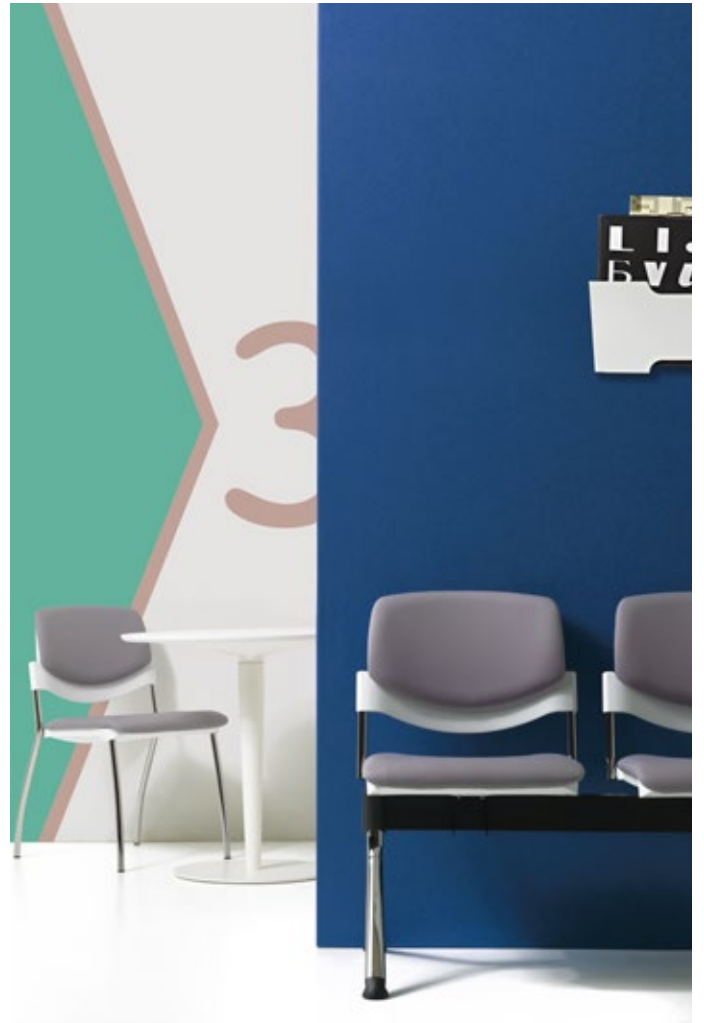

SUNNY NEW

Diemme Lab / 2014

White - Era CSE11